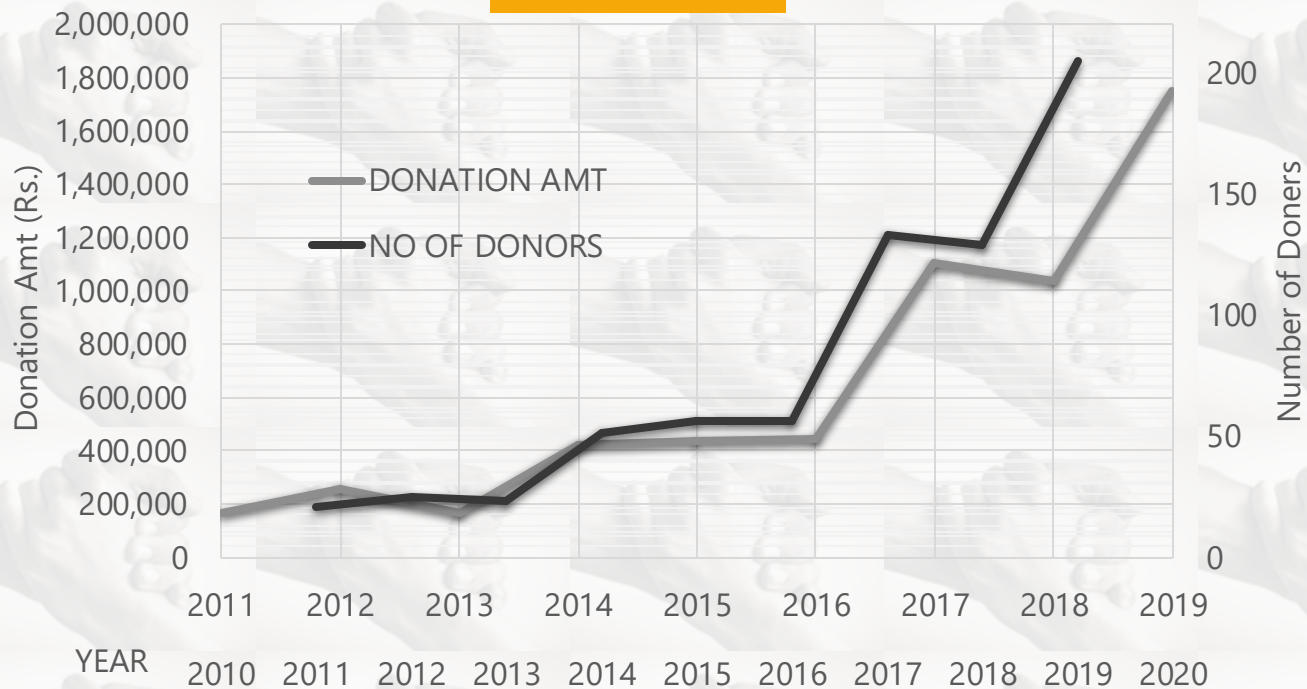

UNIQUENESS OF NILAYA FOUNDATION

Nilaya Foundation has a unique and extraordinary method of serving society, for example :

DONATIONS

Students blessed with the stay at Nilayas, Beneficiaries of NF Scholarships and Good Samaritans contribute through generous donations to NF on solicitation.

- Each activity of the foundation is done by voluntary **Seva** of Nilaya Alumni
- **100% of all donations** received are **distributed** to the cause of Students
- Individuals associated with NF, take out a couple of hours consistently to **dedicate** to Nilaya Foundation activities
- Activities are carried out in an **adaptable way** with any accessible **volunteer** taking up any aspect of the job
- **IT and modern tools** are amply used to carry out NF activities in a disciplined and transparent manner