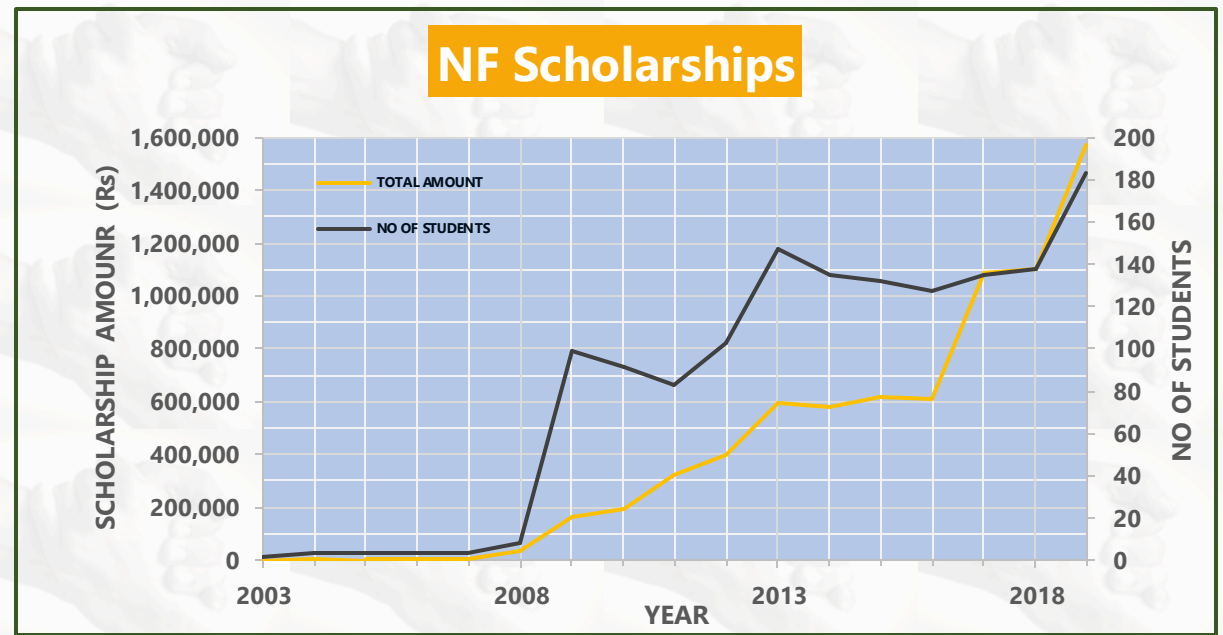

Through this Nilaya Foundation **expects to create great citizens who are always ready to help others** and who can create more institutions like Nilaya Foundation.

Fig: At the start in 2003 only one student was given Rs. 500 Scholarship. Initial three years the focus was on the students of Nilaya alone. Subsequently reaching out to many needy and deserving students in the society was taken up. In the last 17 years, active work of NF volunteers and donors' generous help has resulted in very encouraging and satisfying progress in NF's Scholarships programme. **Till 2020 a total of approx. Rs. 1 Crore has been awarded as Nilaya Foundation Scholarships to over 1,500 students.** For NF Scholarships programme donations are collected under **Spandana, Sankalpa, Dattu and other schemes to suit the convenience of Donors** and **entire 100% amount of donation collected is distributed to students** with 0% overhead or management/administration cost of Nilaya Foundation.